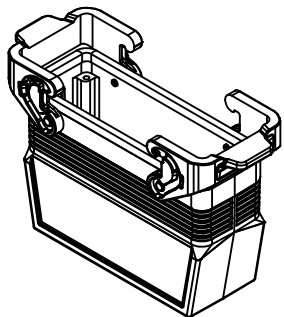

Diritti riservati All rights reserved

Dimensions
in mm

Simplified representation with dimensions without tolerance

Original Size A4

Date 21/02/22

Sign. G. Renna

MLFV 24 G25

Hood, size "104.27", M25 top entry, with 2 IL-BRID levers

Scale

1:1