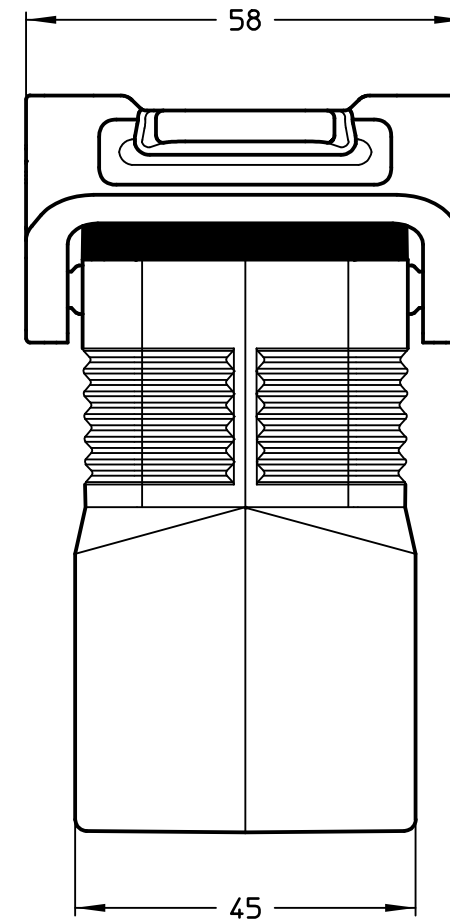

Diritti riservati All rights reserved

Dimensions
in mm

Simplified representation with dimensions without tolerance

Original Size A4

Date 21/02/22

Sign. G. Renna

MLFV 24 G25

Hood, size "104.27", M25 top entry, with 2 IL-BRID levers

Scale

1:1