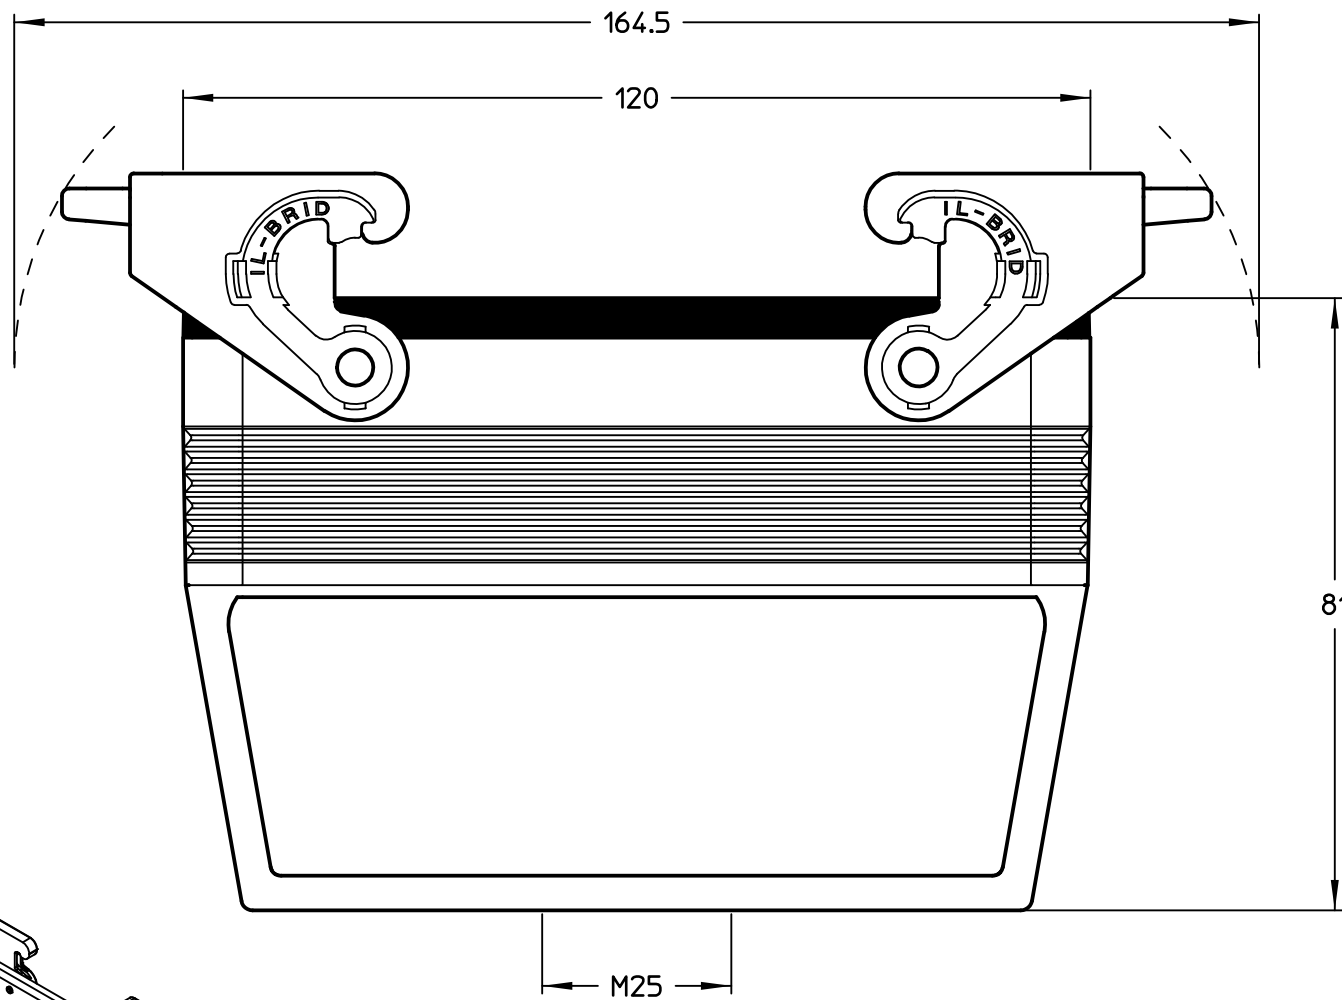

Diritti riservati All rights reserved

Dimensions
in mm

Simplified representation with dimensions without tolerance

Original Size A4

Date 21/02/22

Sign. G. Renna

MLFV 24 G25

Hood, size "104.27", M25 top entry, with 2 IL-BRID levers

Scale

1:1